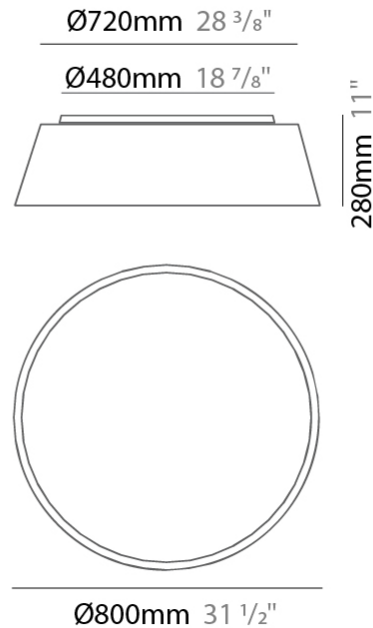

PROJECT	_____
TYPE	_____
SPECIFIER	_____
QUANTITY	_____
DATE	_____

DRUM SURFACE

D112014-

base number   Finish
Options

1. To build a product code in our configurator select the specify button on the base model # product page
2. To build a manual product code on this datasheet choose from the options listed below in blue font and add the suffix to the base model #

GENERAL

Series: Drum
Brand: Ole
Division: Design
Mounting Type: Surface
Mounting Location: Ceiling
Subcategory: Ambient

PHYSICAL

Shape: Drum
Diameter (mm): 800
Diameter (in): 31 1/2
Height (mm): 280
Height (in): 11
Light Distribution: Direct
Weight (kg): 4.4
Weight (lbs): 9.7
Diffuser: PMMA - Opal
Fixture Finish: BEI / BLK / BLU / COG / DGN / GRY / MRN / MOC / MUS / OLV / SIL / STN / TER / WHI
Holder Finish: Black
Fixture Material: Fabric Cord / Metal
Upon Request: Other fabric cord colors available upon request (see downloadable finish chart)

ELECTRICAL

Number of Lamps: 4
Lamp Type: LED Retrofit
Lamp Shape: A19
Bulb Included: Bulb Not Included
Max. Wattage Per Lamp (W): 15
Lamp Base: E26
Input Voltage (V): 120
Upon Request: 277Vac / GU24

LED

OPTICAL

RATINGS AND CERTIFICATIONS

Certified By: Certified for North American Standards
IP rating: IP20