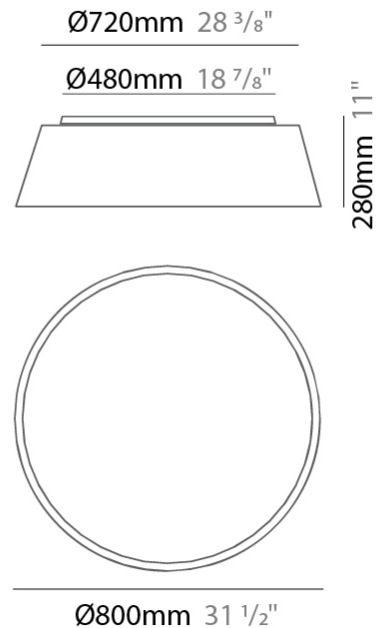

PROJECT _____
TYPE _____
SPECIFIER _____
QUANTITY _____
DATE _____

DRUM SURFACE

D112015- _____ - _____
base number   Color   Finish
                         Temperature   Options

1. To build a product code in our configurator select the specify button on the base model # product page
2. To build a manual product code on this datasheet choose from the options listed below in blue font and add the suffix to the base model #

GENERAL

Series: Drum
Brand: Ole
Division: Design
Mounting Type: Surface
Mounting Location: Ceiling
Subcategory: Ambient

PHYSICAL

Shape: Drum
Diameter (mm): 800
Diameter (in): 31 1/2"
Height (mm): 280
Height (in): 11
Light Distribution: Direct
Weight (kg): 4.6
Weight (lbs): 10.1
Diffuser: PMMA - Opal
Fixture Finish: [BEI](#) / [BLK](#) / [BLU](#) / [COG](#) / [DGN](#) / [GRY](#) / [MRN](#) / [MOC](#) / [MUS](#) / [OLV](#) / [SIL](#) / [STN](#) / [TER](#) / [WHI](#)
Fixture Material: Metal / Elastic Fabric
Upon Request: Other fabric cord colors available upon request (see downloadable finish chart)

ELECTRICAL

Lamp Type: LED
Input Wattage (W): 25
Dimming: Non-Dimmable / 0-10V Dimming
Driver Included: Yes
Driver Location: Integrated
Driver Type: Constant Current - Universal
Driver Class: Class 2
Input Voltage (V): 120 - 277

LED

Color Temperature (°K): [3000](#) / [4000](#)
Max. Delivered Lumen (lm): 2400 / 2510
CRI: >80 CRI
Lamp Life (hrs): 50000

OPTICAL

RATINGS AND CERTIFICATIONS

Certified By: Certified for North American Standards
IP rating: IP20